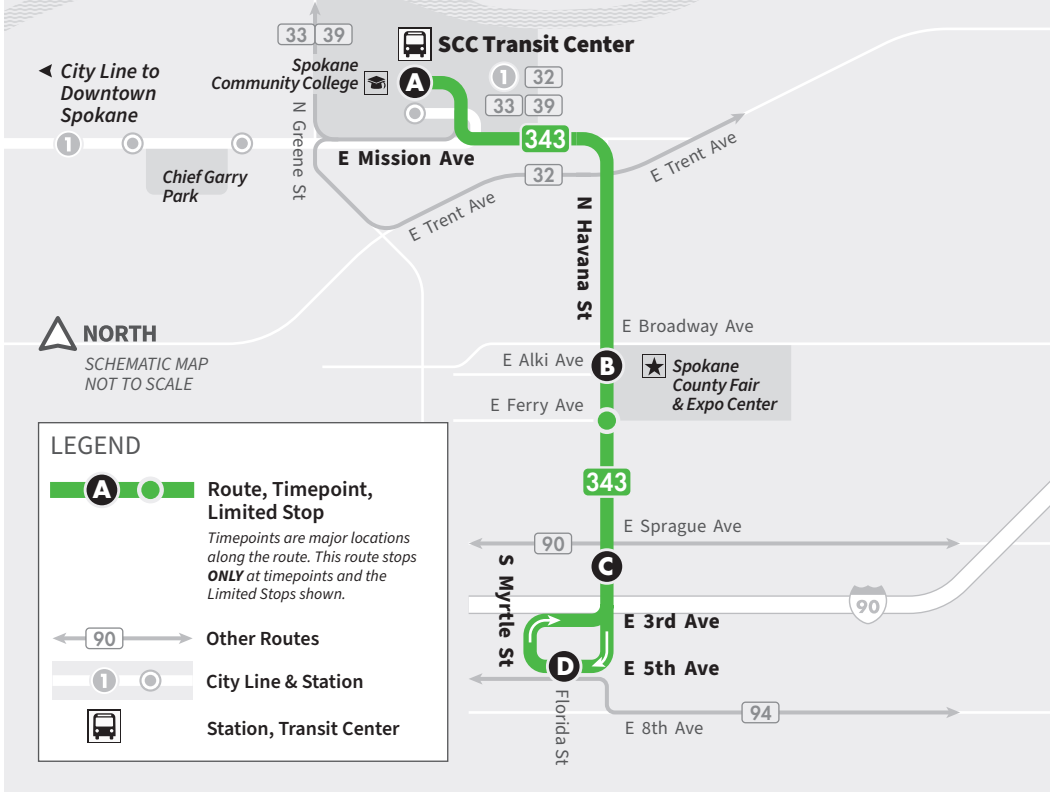

343 Bureau Fair Shuttle

Holiday Service

Sunday routes and schedules operate on these holidays:

- New Year's Day
- Martin Luther King Jr Day
- Memorial Day
- Independence Day
- Labor Day
- Thanksgiving Day
- Christmas Day

Extended service may be offered on select holidays. For more info, check spokanetransit.com/holiday.

Route 343 Bureau Fair Shuttle is a limited service available to support events taking place at the Spokane County Fair and Expo Center.

More information about the Christmas Bureau can be found at christmasbureauspokane.org.

Times are estimates based on normal conditions. Please be at your bus stop approximately 5 minutes before the bus is scheduled to depart.

Light type indicates AM times

Bold/shaded type indicates PM times

343

DEC 7-9, 12, 14
SOUTHBOUND

DEC 7-9, 12, 14
NORTHBOUND

SCC Transit Center Depart	Havana & Alki Ave Fairgrounds	Havana Sprague	5th Florida	Havana Sprague	Havana & Alki Ave Fairgrounds	SCC Transit Center Arrive
A	B	C	D	C	B	A
8:42	8:45	8:47	8:48	8:59	9:01	9:06
9:12	9:15	9:17	9:18	9:29	9:31	9:36
9:42	9:45	9:47	9:48	9:59	10:01	10:06
10:12	10:15	10:17	10:18	10:29	10:31	10:36
10:42	10:45	10:47	10:48	10:59	11:01	11:06
11:12	11:15	11:17	11:18	11:29	11:31	11:36
11:42	11:45	11:47	11:48	11:59	12:01	12:06
12:12	12:15	12:17	12:18	12:29	12:31	12:36
12:42	12:45	12:47	12:48	12:59	1:01	1:06
1:12	1:15	1:17	1:18	1:29	1:31	1:36
1:42	1:45	1:47	1:48	1:59	2:01	2:06
2:12	2:15	2:17	2:18	2:29	2:31	2:36
2:42	2:45	2:47	2:48	2:59	3:01	3:06

343

DEC 11 & 13
SOUTHBOUND

DEC 11 & 13
NORTHBOUND

A	B	C	D	C	B	A
2:42	2:45	2:47	2:48	2:59	3:01	3:06
3:12	3:15	3:17	3:18	3:29	3:31	3:36
3:42	3:45	3:47	3:48	3:59	4:01	4:06
4:12	4:15	4:17	4:18	4:29	4:31	4:36
4:42	4:45	4:47	4:48	4:59	5:01	5:06
5:12	5:15	5:17	5:18	5:29	5:31	5:36
5:42	5:45	5:47	5:48	5:59	6:01	6:06
6:12	6:15	6:17	6:18	6:29	6:31	6:36
6:42	6:45	6:47	6:48	6:59	7:01	7:06
7:12	7:15	7:17	7:18	7:29	7:31	7:36
7:42	7:45	7:47	7:48	7:59	8:01	8:06
8:12	8:15	8:17	8:18	8:29	8:31	8:36
8:42	8:45	8:47	8:48	8:59	9:01	9:06

Route 343 does not run on Sunday December 10.