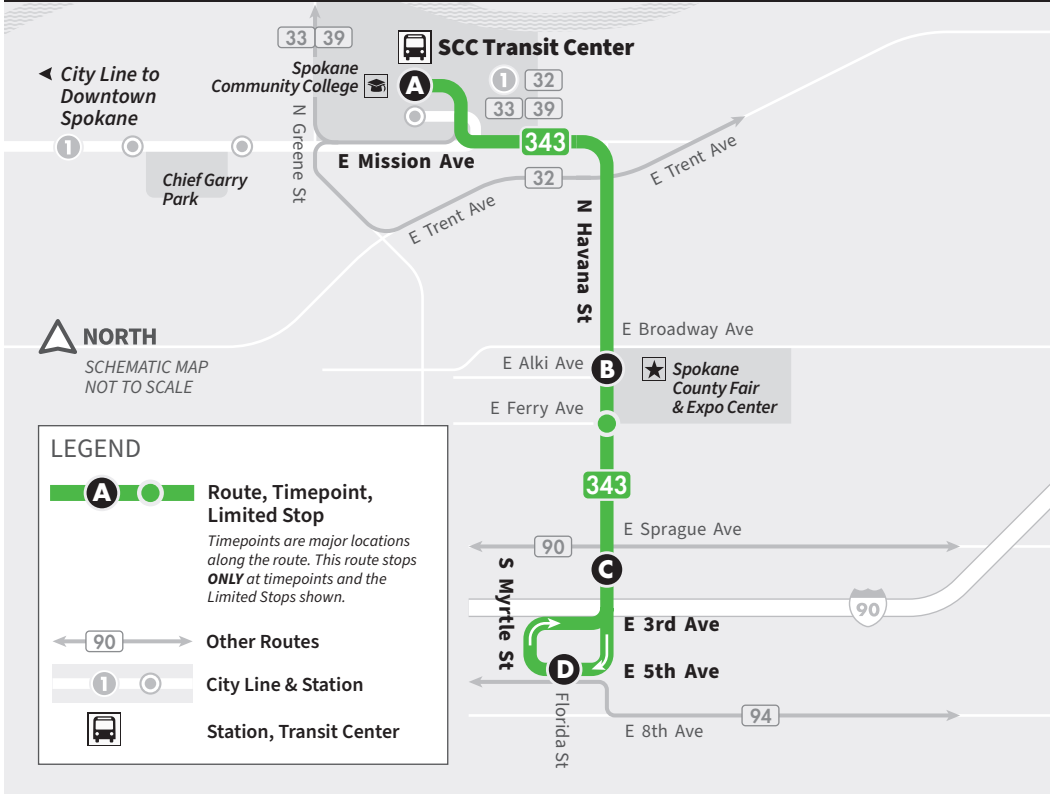

343 Bureau Fair Shuttle

Holiday Service

SATURDAY routes/schedules operate on these holidays:

- Martin Luther King Jr Day
- Memorial Day
- Juneteenth
- Independence Day
- Labor Day

SUNDAY routes/schedules operate on these holidays:

- New Year's Day
- Thanksgiving Day
- Christmas Day

For more info, check spokanetransit.com/holiday.

Route 343 Bureau Fair Shuttle is a limited service available to support events taking place at the Spokane County Fair and Expo Center.

More information about the Christmas Bureau can be found at christmasbureauspokane.org.

Times are estimates based on normal conditions. Please be at your bus stop approximately 5 minutes before the bus is scheduled to depart.

Light type indicates AM times

Bold/shaded type indicates PM times

343

DEC 12-14 & 19
SOUTHBOUND

DEC 12-14 & 19
NORTHBOUND

SCC Transit Center Depart	Havana & Alki Ave Fairgrounds	Havana Sprague	5th Florida	Havana Sprague	Havana & Alki Ave Fairgrounds	SCC Transit Center Arrive
A	B	C	D	C	B	A
8:42	8:45	8:47	8:48	8:59	9:01	9:06
9:12	9:15	9:17	9:18	9:29	9:31	9:36
9:42	9:45	9:47	9:48	9:59	10:01	10:06
10:12	10:15	10:17	10:18	10:29	10:31	10:36
10:42	10:45	10:47	10:48	10:59	11:01	11:06
11:12	11:15	11:17	11:18	11:29	11:31	11:36
11:42	11:45	11:47	11:48	11:59	12:01	12:06
12:12	12:15	12:17	12:18	12:29	12:31	12:36
12:42	12:45	12:47	12:48	12:59	1:01	1:06
1:12	1:15	1:17	1:18	1:29	1:31	1:36
1:42	1:45	1:47	1:48	1:59	2:01	2:06
2:12	2:15	2:17	2:18	2:29	2:31	2:36
2:42	2:45	2:47	2:48	2:59	3:01	3:06

343

DEC 16, 17 & 18
SOUTHBOUND

DEC 16, 17 & 18
NORTHBOUND

A	B	C	D	C	B	A
12:42	12:45	12:47	12:48	12:59	1:01	1:06
1:12	1:15	1:17	1:18	1:29	1:31	1:36
1:42	1:45	1:47	1:48	1:59	2:01	2:06
2:12	2:15	2:17	2:18	2:29	2:31	2:36
2:42	2:45	2:47	2:48	2:59	3:01	3:06
3:12	3:15	3:17	3:18	3:29	3:31	3:36
3:42	3:45	3:47	3:48	3:59	4:01	4:06
4:12	4:15	4:17	4:18	4:29	4:31	4:36
4:42	4:45	4:47	4:48	4:59	5:01	5:06
5:12	5:15	5:17	5:18	5:29	5:31	5:36
5:42	5:45	5:47	5:48	5:59	6:01	6:06
6:12	6:15	6:17	6:18	6:29	6:31	6:36
6:42	6:45	6:47	6:48	6:59	7:01	7:06
7:12	7:15	7:17	7:18	7:29	7:31	7:36
7:42	7:45	7:47	7:48	7:59	8:01	8:06

Route 343 does not run on Sunday December 15.